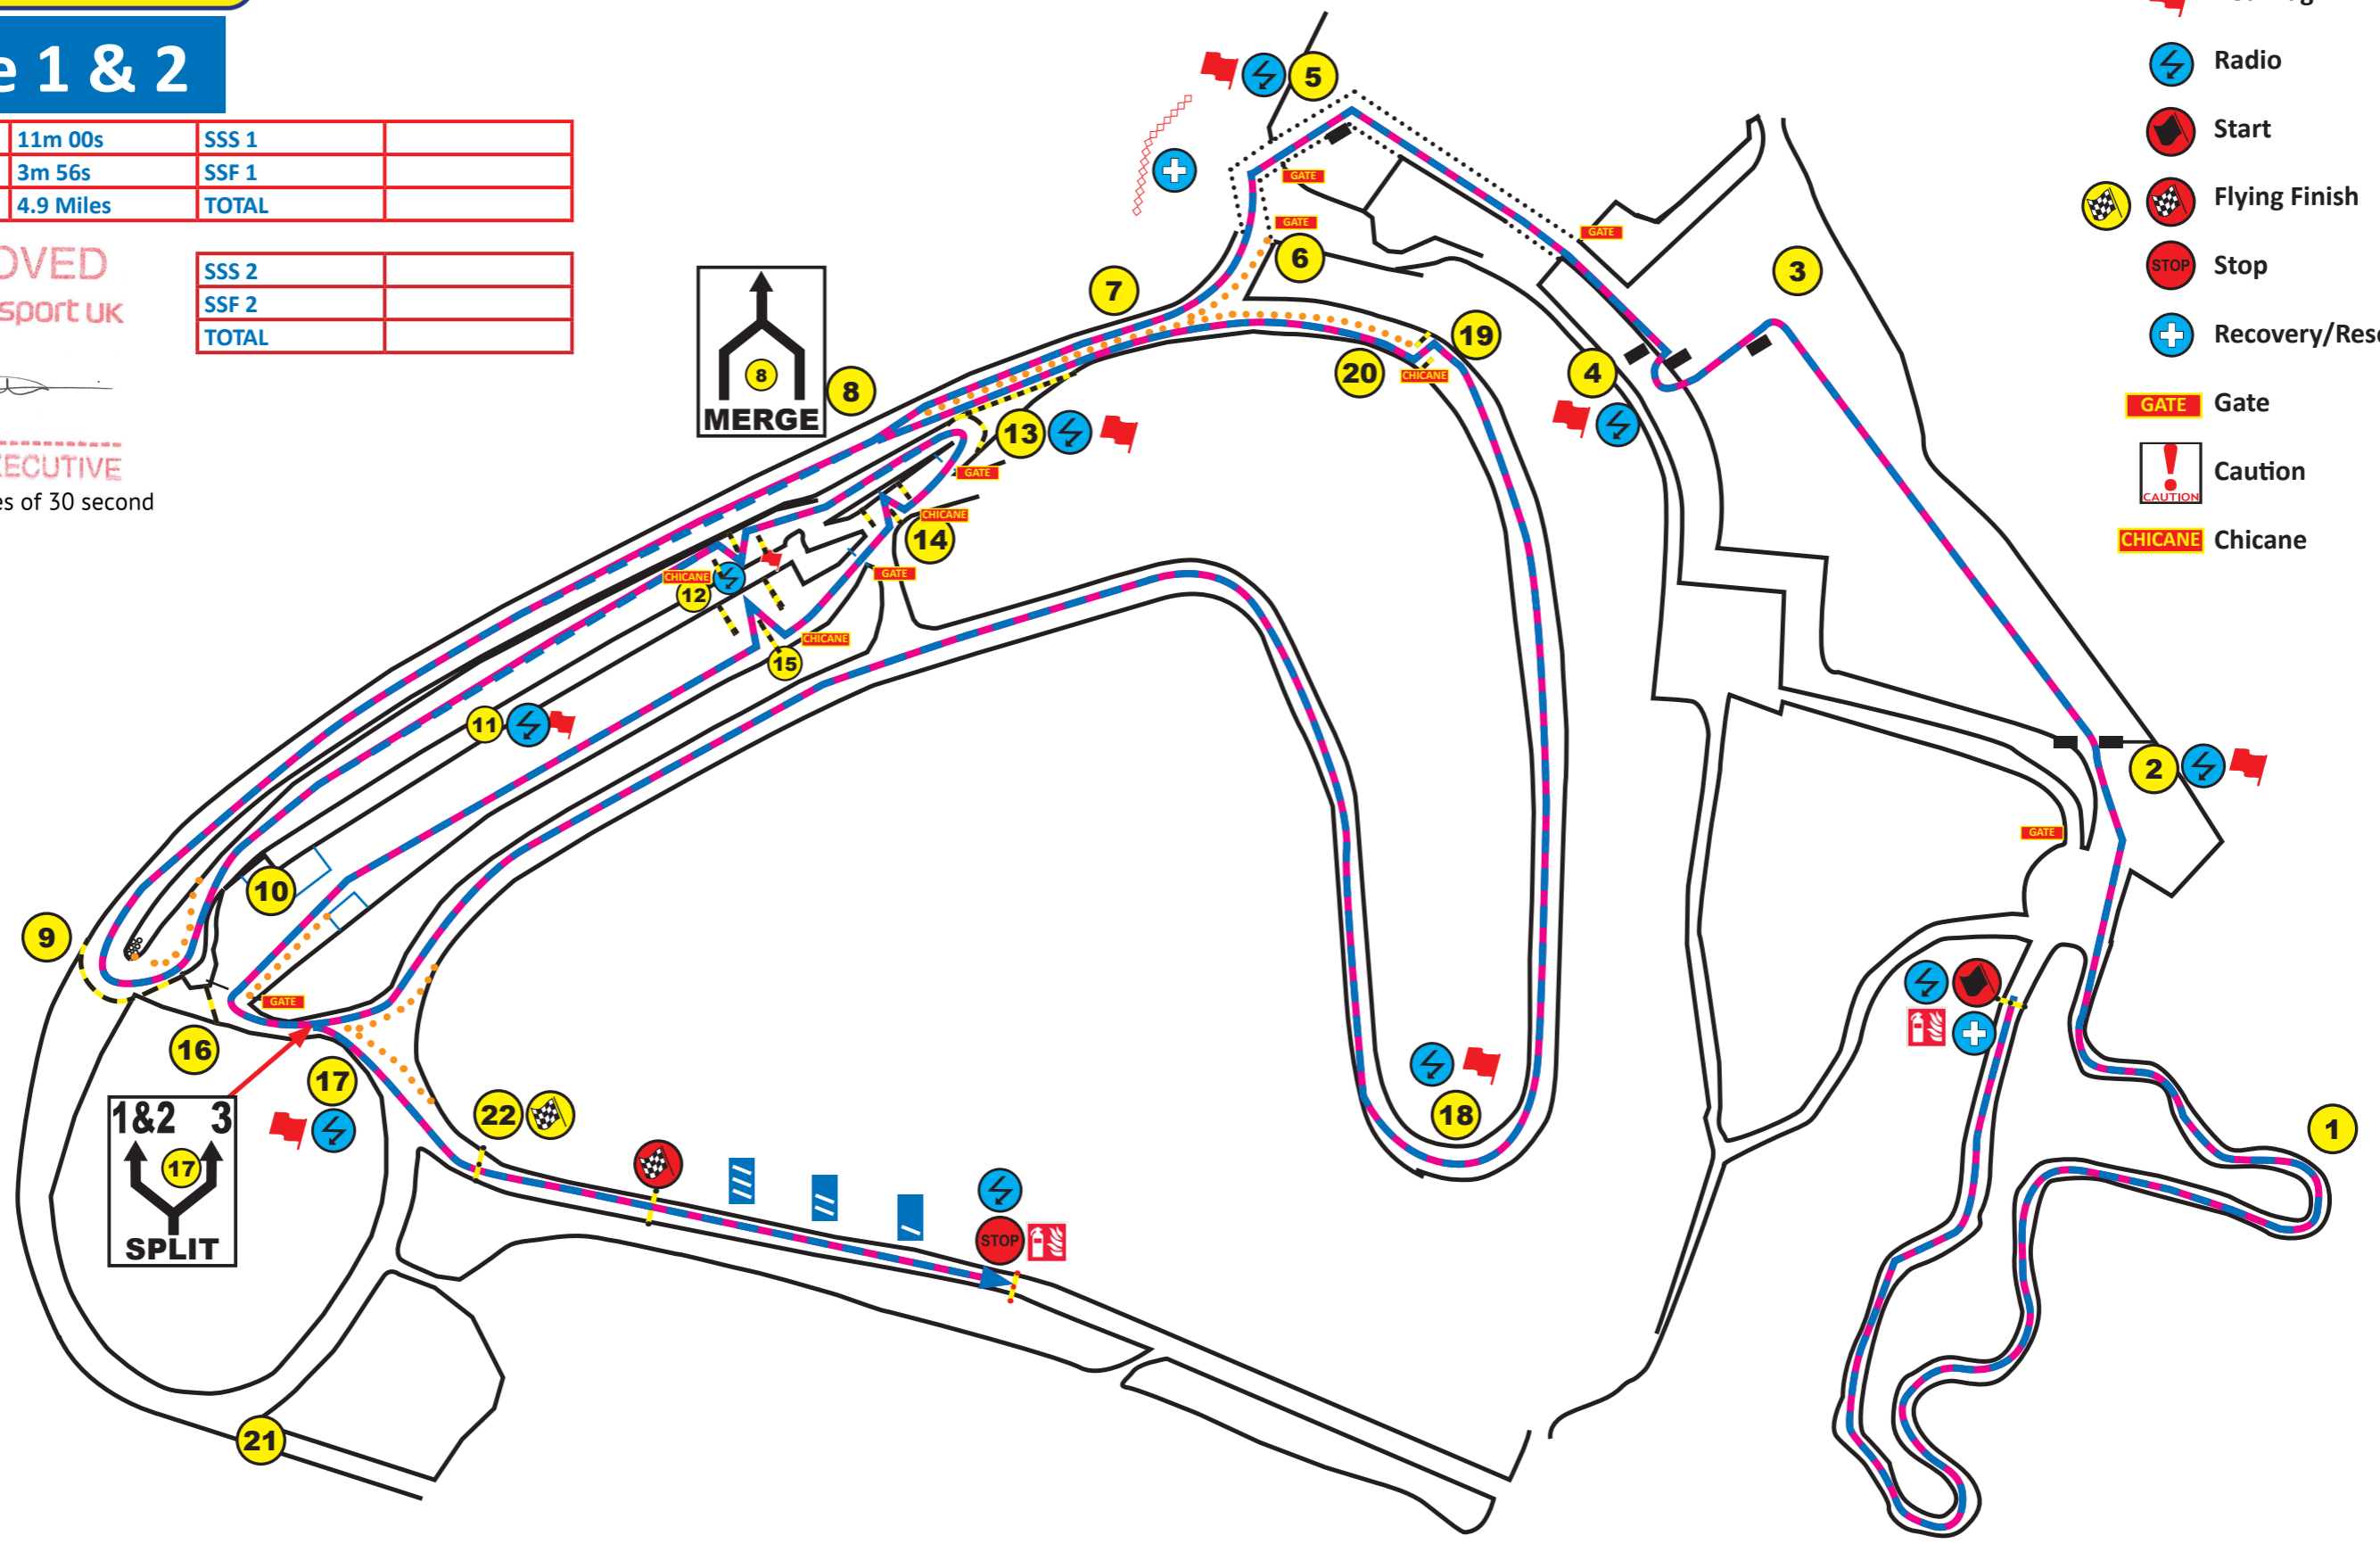

Notwithstanding the provisions contained in R24.4.12 and R24.4.13, at all venues issued with a Motorsport UK Track Licence ALL non-competing vehicles MUST be parked behind the circuit safety barriers during the normal running of a special stage. At all other venues the 30m provision in R24.4.13 is the MINIMUM distance that a non-competing vehicle may be located from the edge of the stage. The nature of the stage, weather conditions etc, must be taken into consideration and the distance that non-competing vehicles are stationed from the edge of the stage increased accordingly.

Yours sincerely

JONATHAN JACKSON
Head of Rallying

Stage 1 & 2

STAGE TARGET	11m 00s	SSS 1	
STAGE BOGEY	3m 56s	SSF 1	
STAGE LENGTH	4.9 Miles	TOTAL	

APPROVED
 motorsport uk

Hyatt

RALLIES EXECUTIVE
 For the purposes of 30 second starts only

SSS 2	
SSF 2	
TOTAL	

Key

- Location No
- Red Flag
- Radio
- Start
- Flying Finish
- Stop
- Recovery/Rescue
- GATE Gate
- CAUTION Caution
- CHICANE Chicane

Stage 3 & 4

STAGE TARGET	11m 00s	SSS 3	
STAGE BOGEY	3m 47s	SSF 3	
STAGE LENGTH	4.7 Miles	TOTAL	

Stage 5 & 6

STAGE TARGET	11m 00s	SSS 5	
STAGE BOGEY	3m 51s	SSF 5	
STAGE LENGTH	4.8 Miles	TOTAL	

APPROVED
 motorsport uk

SSS 6	
SSF 6	
TOTAL	

Hyatt

RALLIES EXECUTIVE
 For the purposes of 30 second starts only