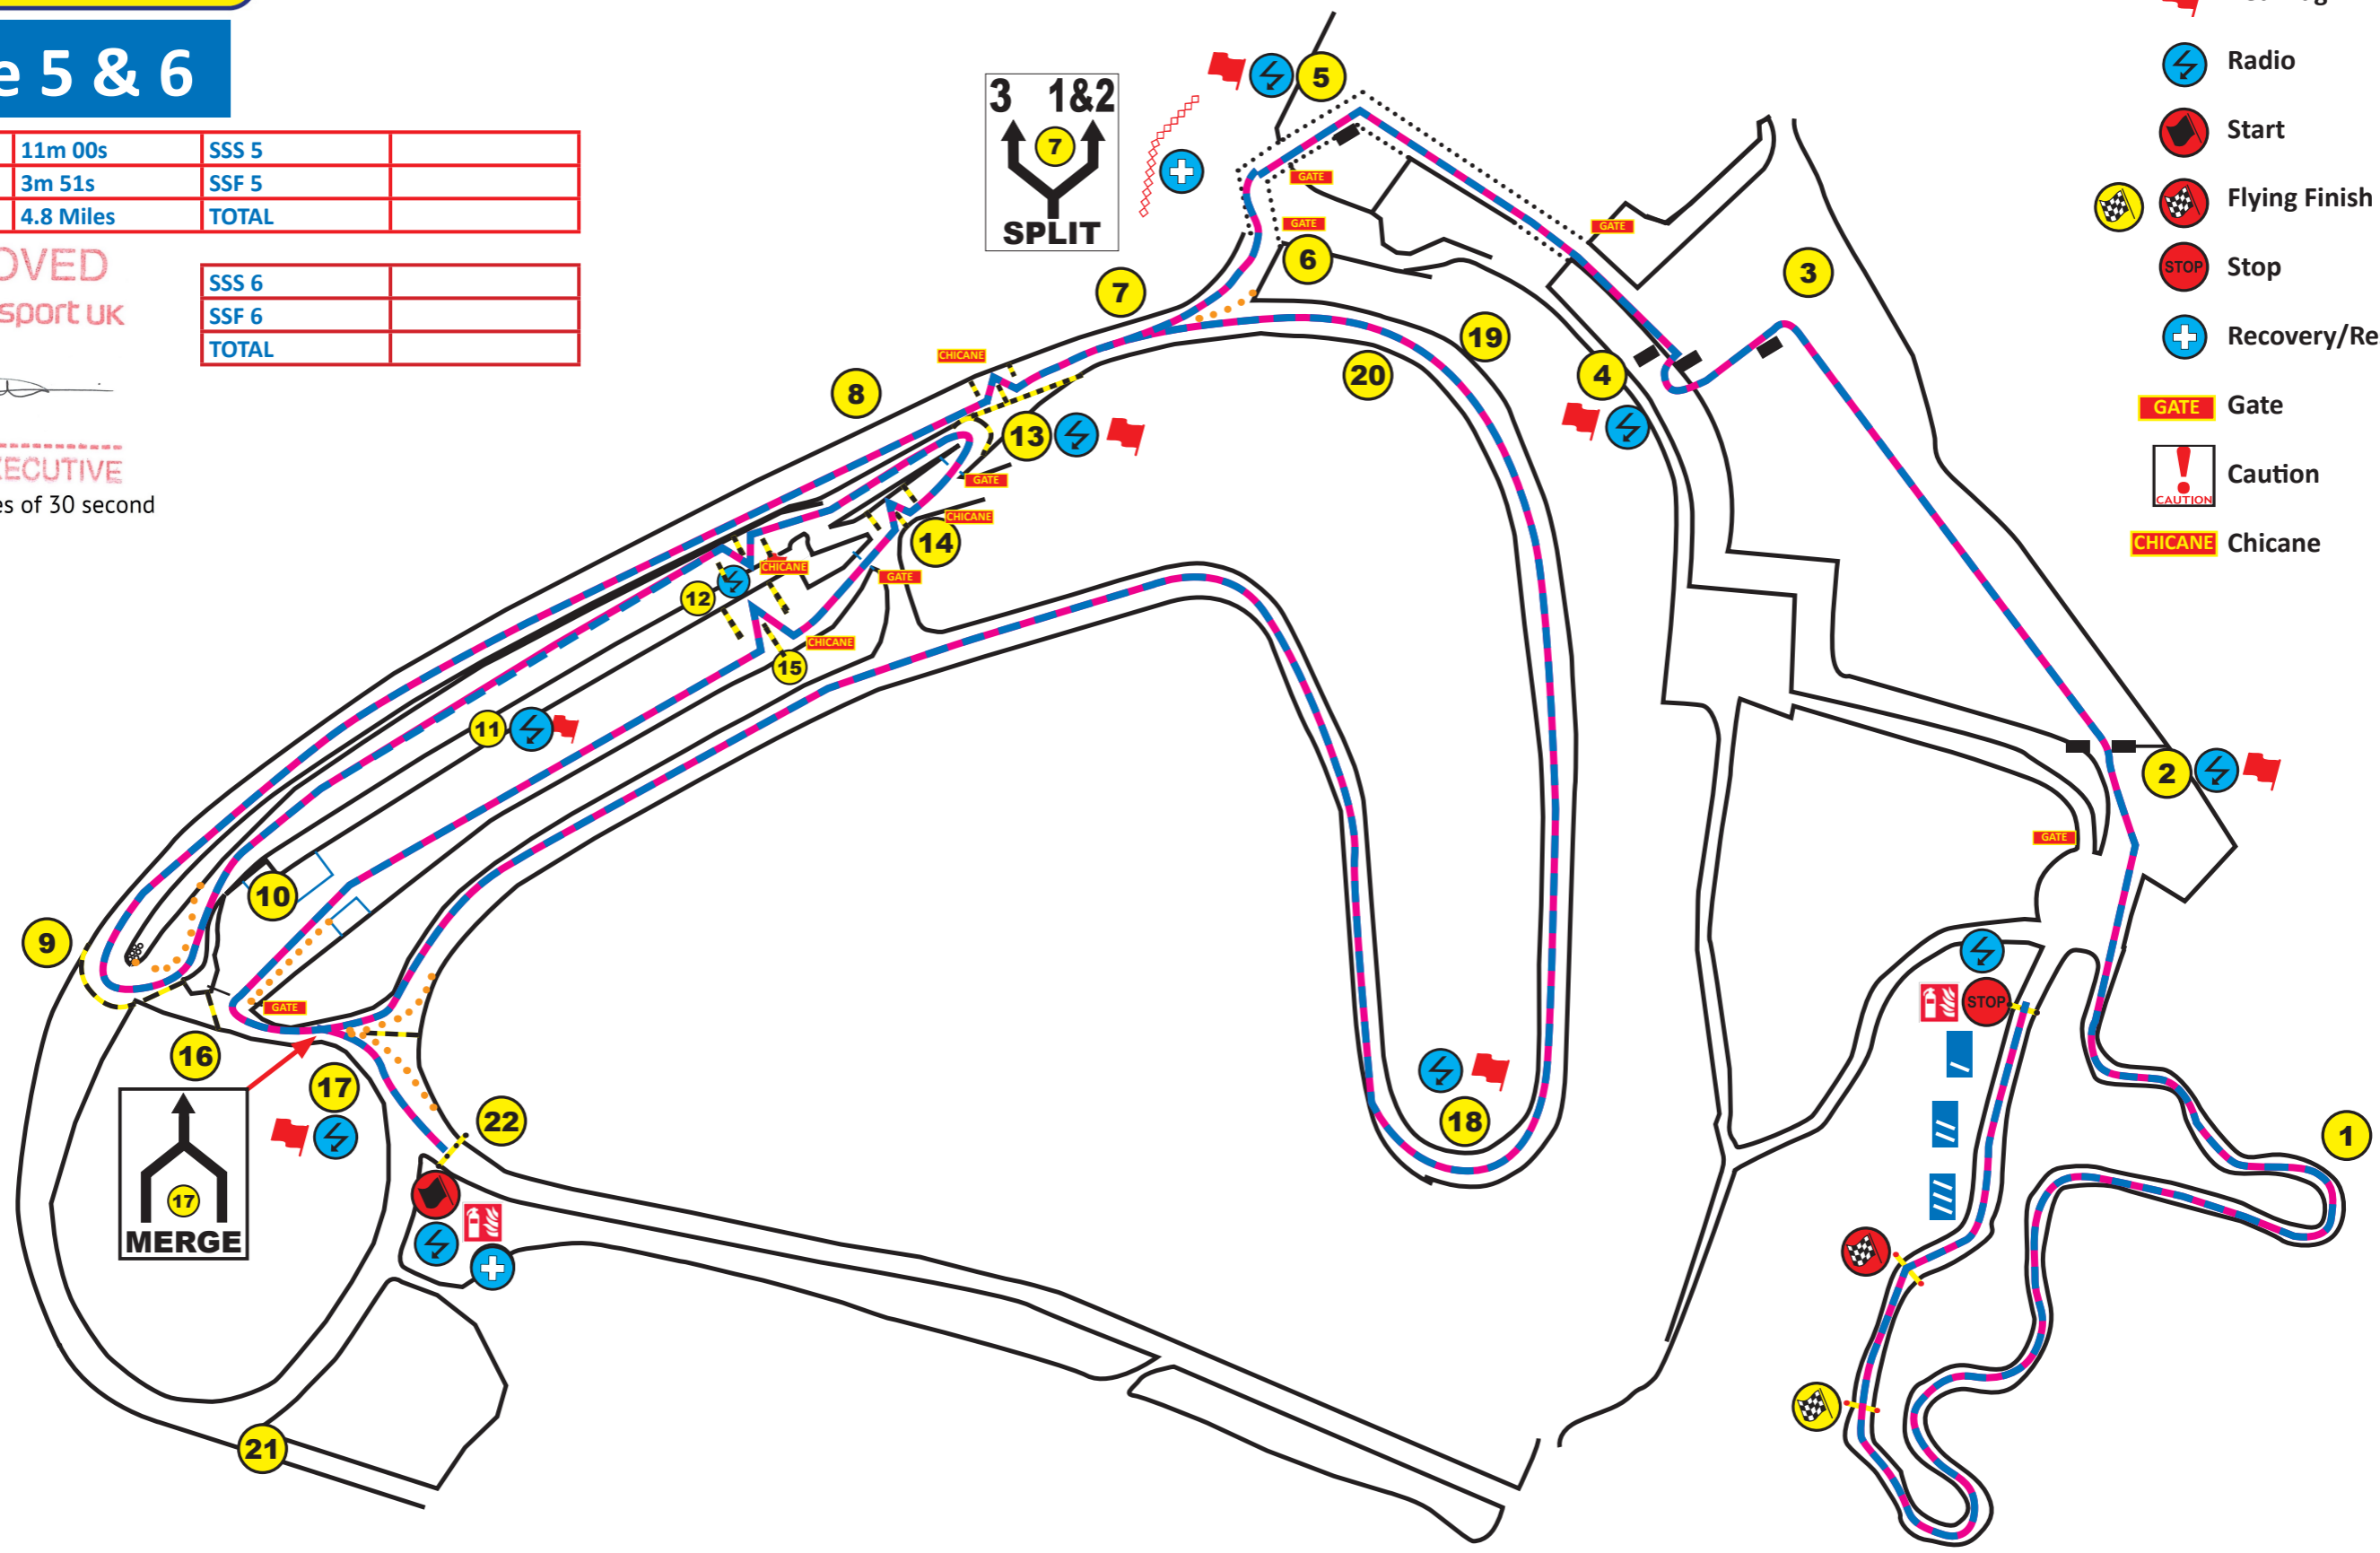

Notwithstanding the provisions contained in R24.4.12 and R24.4.13, at all venues issued with a Motorsport UK Track Licence ALL non-competing vehicles MUST be parked behind the circuit safety barriers during the normal running of a special stage. At all other venues the 30m provision in R24.4.13 is the MINIMUM distance that a non-competing vehicle may be located from the edge of the stage. The nature of the stage, weather conditions etc, must be taken into consideration and the distance that non-competing vehicles are stationed from the edge of the stage increased accordingly.

SSS 2	
SSF 2	
TOTAL	

Key

- Location No
- Red Flag
- Radio
- Start
- Flying Finish
- Stop
- Recovery/Rescue
- GATE Gate
- CAUTION Caution
- CHICANE Chicane

Stage 3 & 4

STAGE TARGET	11m 00s	SSS 3	
STAGE BOGEY	3m 47s	SSF 3	
STAGE LENGTH	4.7 Miles	TOTAL	

Stage 5 & 6

STAGE TARGET	11m 00s	SSS 5	
STAGE BOGEY	3m 51s	SSF 5	
STAGE LENGTH	4.8 Miles	TOTAL	

APPROVED
 motorsport uk

SSS 6	
SSF 6	
TOTAL	

Hyatt

RALLIES EXECUTIVE
 For the purposes of 30 second starts only

Key

- Location No
- Red Flag
- Radio
- Start
- Flying Finish
- Stop
- Recovery/Rescue
- GATE Gate
- CAUTION Caution
- CHICANE Chicane

Stage 7 & 8

STAGE TARGET	11m 00s	SSS 7	
STAGE BOGEY	4m 20s	SSF 7	
STAGE LENGTH	5.4 Miles	TOTAL	