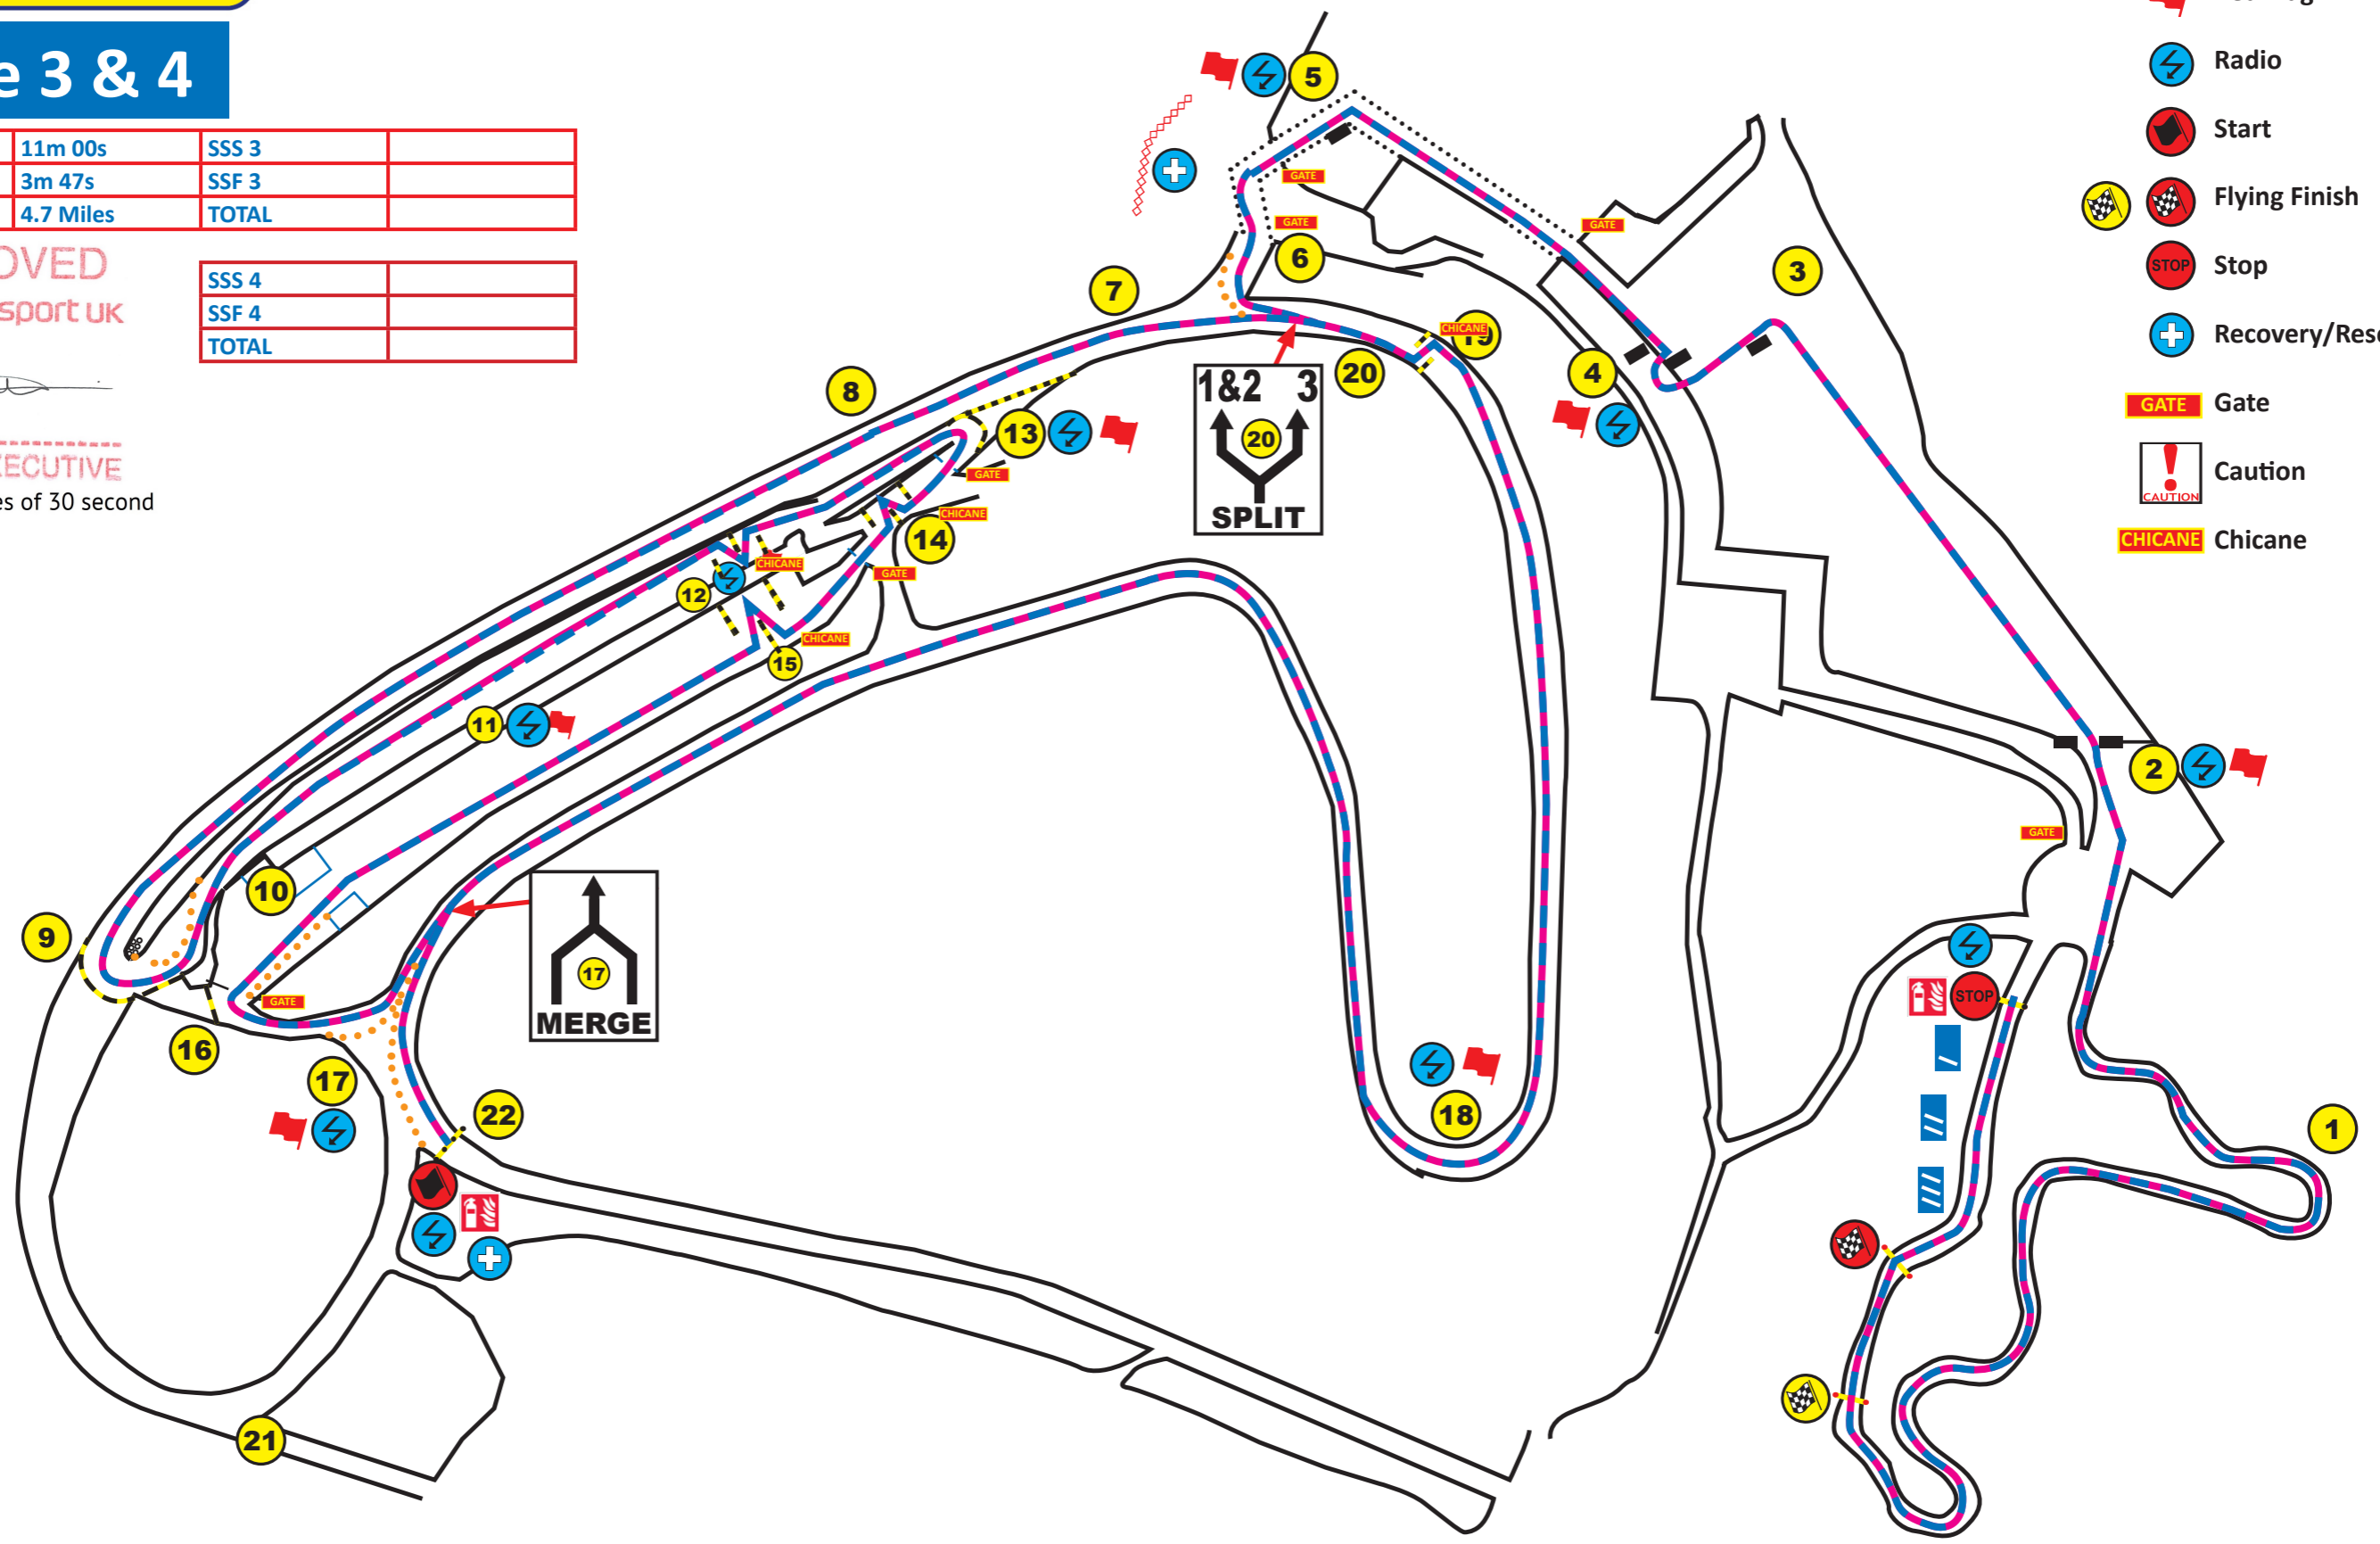

Notwithstanding the provisions contained in R24.4.12 and R24.4.13, at all venues issued with a Motorsport UK Track Licence ALL non-competing vehicles MUST be parked behind the circuit safety barriers during the normal running of a special stage. At all other venues the 30m provision in R24.4.13 is the MINIMUM distance that a non-competing vehicle may be located from the edge of the stage. The nature of the stage, weather conditions etc, must be taken into consideration and the distance that non-competing vehicles are stationed from the edge of the stage increased accordingly.

SSS 2	
SSF 2	
TOTAL	

Key

- Location No
- Red Flag
- Radio
- Start
- Flying Finish
- Stop
- Recovery/Rescue
- GATE Gate
- CAUTION Caution
- CHICANE Chicane

Stage 3 & 4

STAGE TARGET	11m 00s	SSS 3	
STAGE BOGEY	3m 47s	SSF 3	
STAGE LENGTH	4.7 Miles	TOTAL	

APPROVED
 motorsport uk

SSS 4	
SSF 4	
TOTAL	

Hyatt

RALLIES EXECUTIVE
 For the purposes of 30 second starts only

Key

- Location No
- Red Flag
- Radio
- Start
- Flying Finish
- Stop
- Recovery/Rescue
- GATE Gate
- CAUTION Caution
- CHICANE Chicane

Stage 5 & 6

STAGE TARGET	11m 00s	SSS 5	
STAGE BOGEY	3m 51s	SSF 5	
STAGE LENGTH	4.8 Miles	TOTAL	

APPROVED
 motorsport uk

SSS 6	
SSF 6	
TOTAL	

Hyatt

RALLIES EXECUTIVE
 For the purposes of 30 second starts only